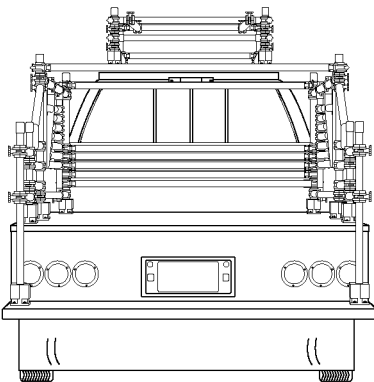

S-Three.Co.,Ltd

Camera Car & Driver Shooting Service

<http://www.sthree.co.jp>

GMC 454

2680mm

6200mm

SPECIFICATION

LENGTH	WIDTH	HIGHT	ENGINE	DRIVE TYPE
6200mm	2030mm	2530mm	7400cc	4WD

2530mm

2030mm