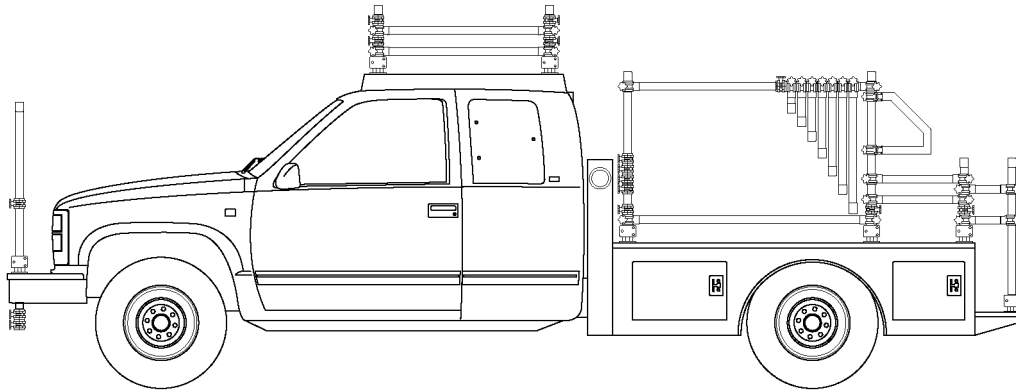

S-Three.Co.,Ltd

Camera Car & Driver Shooting Service

<http://www.sthree.co.jp>

GMC 454

2680mm

6200mm

SPECIFICATION

LENGTH	WIDTH	HIGHT	ENGINE	DRIVE TYPE
6200mm	2030mm	2530mm	7400cc	4WD

2530mm

2030mm