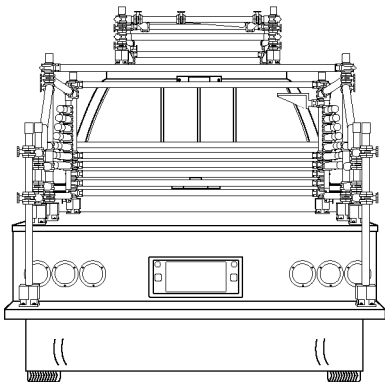

S-Three.Co.,Ltd

Camera Car & Driver Shooting Service

<http://www.sthree.co.jp>

CHEVOLET K-1500

2360mm

5970mm

SPECIFICATION

LENGTH	WIDTH	HIGHT	ENGINE	DRIVE TYPE
5970mm	1980mm	2330mm	5730cc	4WD

2330mm

1980mm