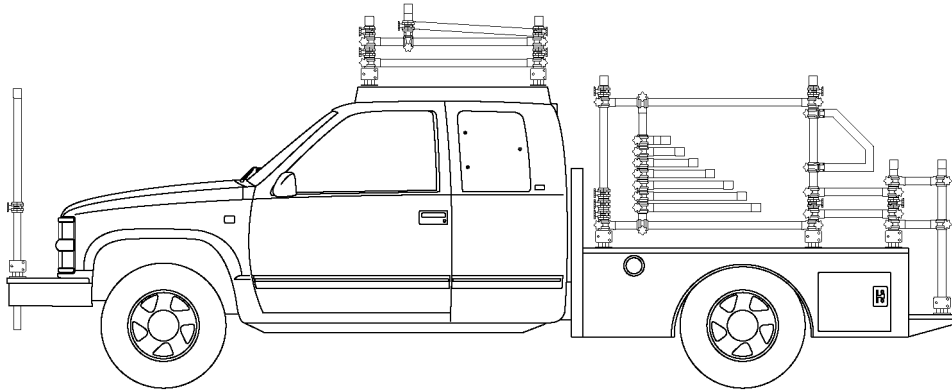

S-Three.Co.,Ltd

Camera Car & Driver Shooting Service

<http://www.sthree.co.jp>

CHEVOLET K-1500

2360mm

5970mm

SPECIFICATION

LENGTH	WIDTH	HIGHT	ENGINE	DRIVE TYPE
5970mm	1980mm	2330mm	5730cc	4WD

2330mm

1980mm