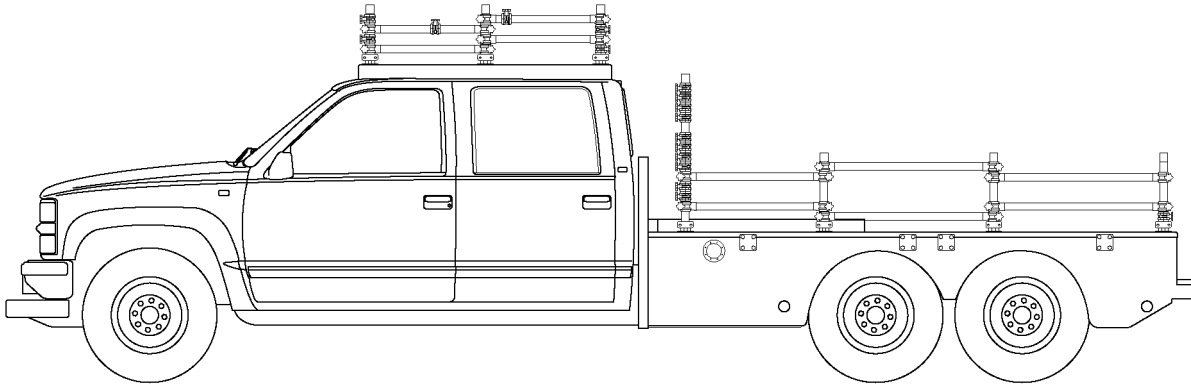

S-Three.Co.,Ltd

Camera Car & Driver Shooting Service

<http://www.sthree.co.jp>

CHEVOLET K-3500

3255mm

7270mm

SPECIFICATION

LENGTH	WIDTH	HIGHT	ENGINE	DRIVE TYPE
7270mm	1960mm	2240mm	7430cc	4WD

1960mm

2240mm