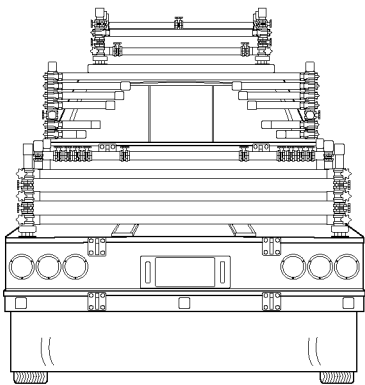

S-Three.Co.,Ltd

Camera Car & Driver Shooting Service

<http://www.sthree.co.jp>

CHEVOLET K-3500

3255mm

7270mm

SPECIFICATION

LENGTH	WIDTH	HIGHT	ENGINE	DRIVE TYPE
7270mm	1960mm	2240mm	7430cc	4WD

1960mm

2240mm