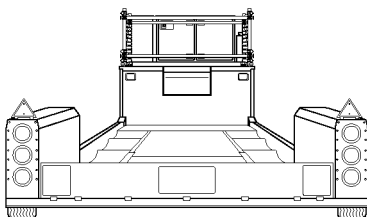

## SPRINTER 416 LOW LOADER

6500mm

13000mm

### SPECIFICATION

LENGTH	WIDTH	HIGHT	ENGINE	DRIVE TYPE
13000mm	2200mm	2150mm	2680cc	RWD

2150mm

2200mm