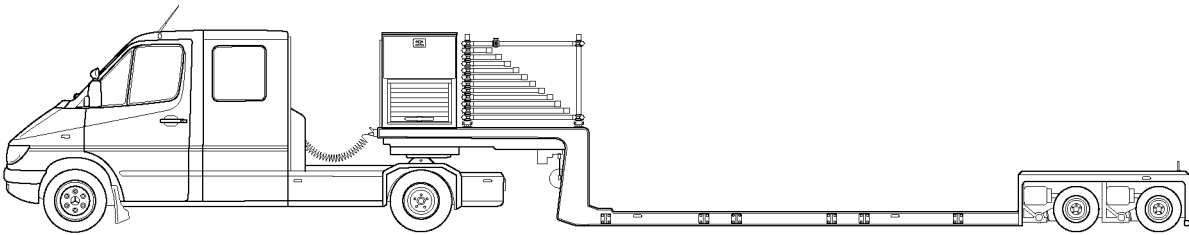

## SPRINTER 416 LOW LOADER

6500mm

13000mm

### SPECIFICATION

LENGTH	WIDTH	HIGHT	ENGINE	DRIVE TYPE
13000mm	2200mm	2150mm	2680cc	RWD

2150mm

2200mm