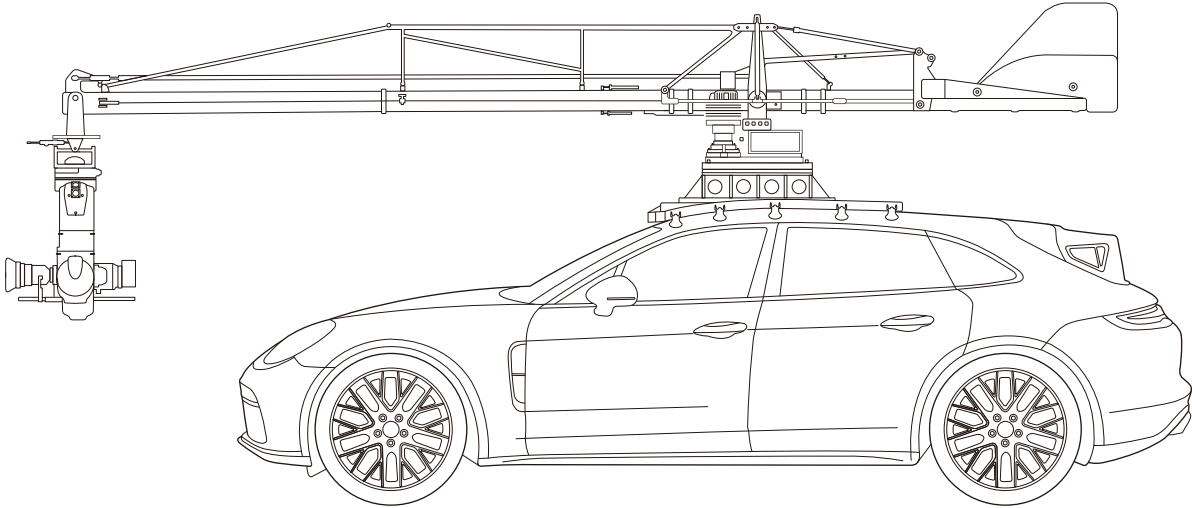

## Porsche Panamera Turbo Turismo

**6580mm**

### SPECIFICATION

LENGTH	WIDTH	HIGHT	ENGINE	DRIVE TYPE
6580mm	2000mm	2470mm	3990cc	4WD

**2470mm**

**2000mm**