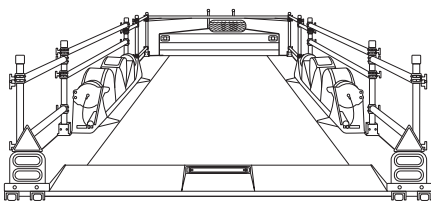

Process Trailer

7040mm

SPECIFICATION

LENGTH	WIDTH	HIGHT
7040mm	2480mm	1060mm

2480mm

1060mm