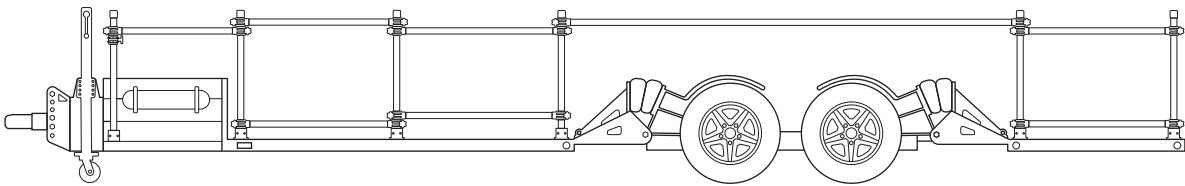

Process Trailer

7040mm

SPECIFICATION

LENGTH	WIDTH	HIGHT
7040mm	2480mm	1060mm

2480mm

1060mm