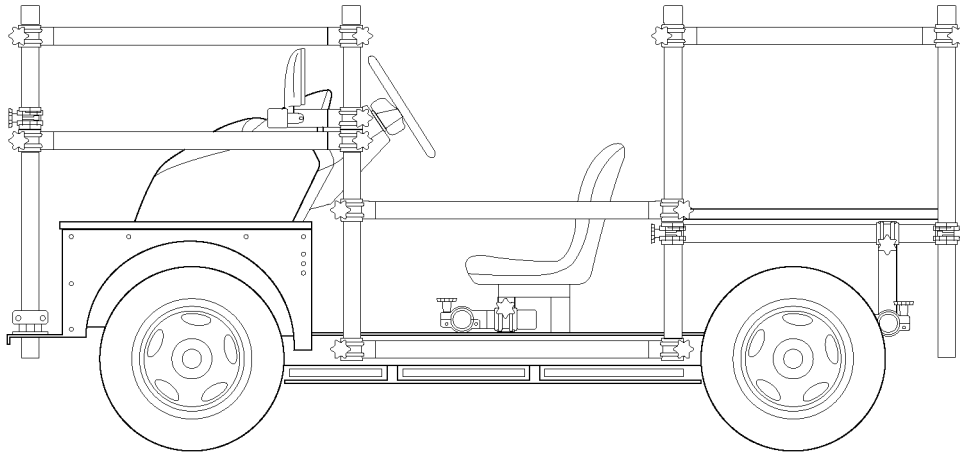

## COMS ELECTRIC CART L

2365mm

### SPECIFICATION

LENGTH	WIDTH	HIGHT	MOTOR	DRIVE TYPE
2365mm	995mm	1300mm	0.58KW	RWD

995mm

1300mm