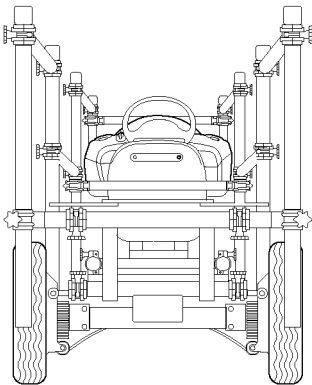

## COMS ELECTRIC CART L

2365mm

### SPECIFICATION

LENGTH	WIDTH	HIGHT	MOTOR	DRIVE TYPE
2365mm	995mm	1300mm	0.58KW	RWD

995mm

1300mm