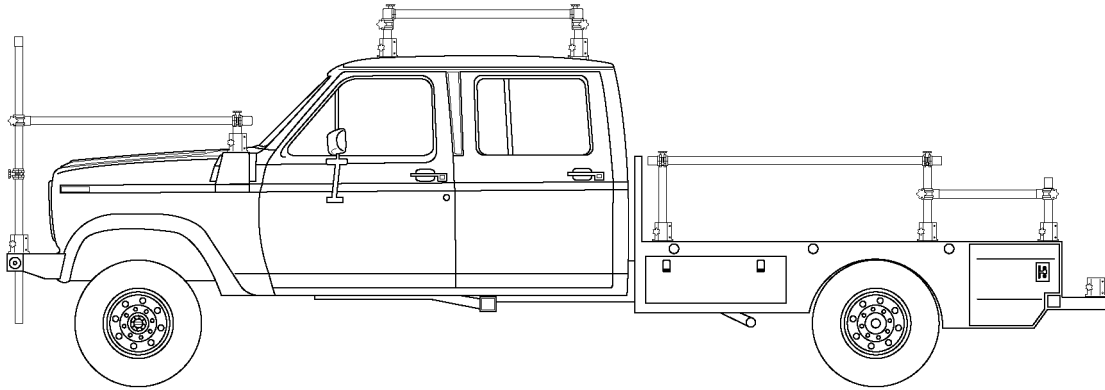

S-Three.Co.,Ltd

Camera Car & Driver Shooting Service

<http://www.sthree.co.jp>

FORD F-350

2820mm

6530mm

SPECIFICATION

LENGTH	WIDTH	HIGHT	ENGINE	DRIVE TYPE
6530mm	2040mm	2300mm	7520cc	4WD

2300mm

2040mm