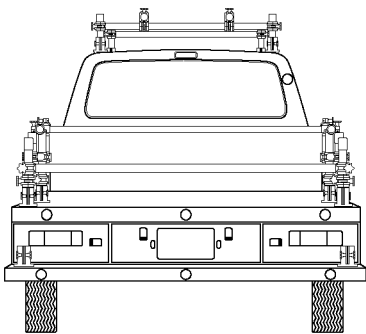

S-Three.Co.,Ltd

Camera Car & Driver Shooting Service

<http://www.sthree.co.jp>

FORD F-350

2820mm

6530mm

SPECIFICATION

LENGTH	WIDTH	HIGHT	ENGINE	DRIVE TYPE
6530mm	2040mm	2300mm	7520cc	4WD

2300mm

2040mm