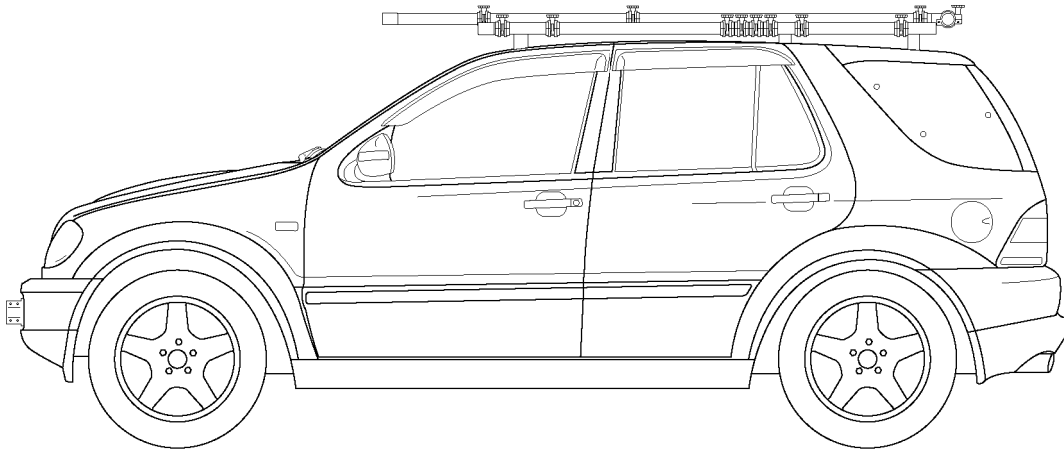

S-Three.Co.,Ltd

Camera Car & Driver Shooting Service
<http://www.sthree.co.jp>

MERCEDES-BENZ ML55 AMG

4650mm

SPECIFICATION

LENGTH	WIDTH	HIGHT	ENGINE	DRIVE TYPE
4650mm	1850mm	1790mm	5430cc	4WD

1850mm

1790mm